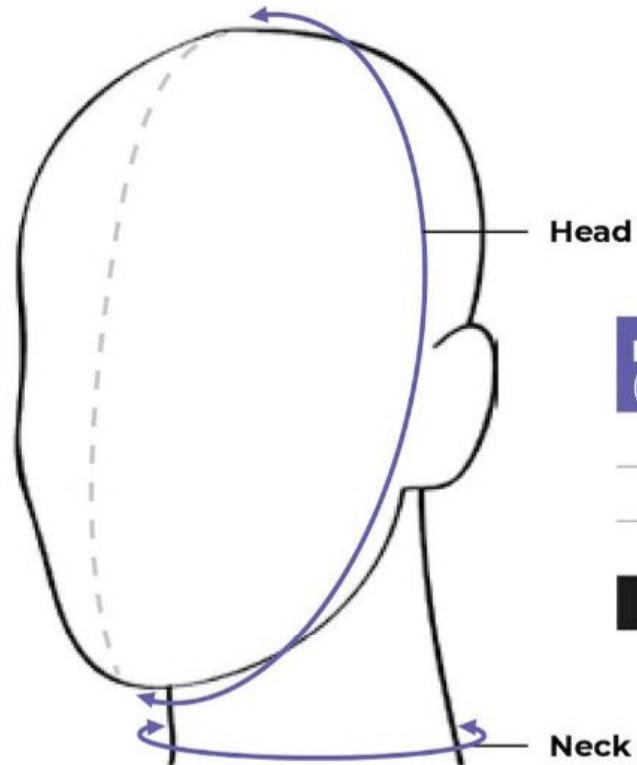

Neck & Mandible Pad

Circumference

Head _____

Neck _____

Neck & Mandible Pad Sizing Chart (Available in Black Only)

	Small	Medium	Large	X Large
Head	46-56cm	52-62cm	56-66cm	58-68cm
Neck	28-33cm	33-38cm	38-43cm	43-58cm
Black	2231-NM	2232-NM	2233-NM	2234-NM