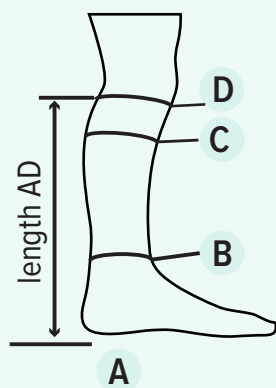

Size Charts For Juzo 6083 Wrap Liner

6083 Full Foot Wrap Liner

6083

	S	M	L	XL	2XL	3XL
Calf	29-35 cm 11 1/2"-13 3/4"	34-40 cm 13 1/4"-15 3/4"	37-44 cm 14 1/2"-17 1/4"	41-48 cm 16 1/4"-19"	46-53 cm 18"-20 3/4"	50-60 cm 19 3/4"-23 1/2"
Ankle	18-21 cm 7"-8 1/4"	21-24 cm 8 1/4"-9 1/2"	24-27 cm 9 1/2"-10 3/4"	27-31 cm 10 3/4"-12 1/4"	31-35 cm 12 1/4"-13 3/4"	36-47 cm 14"-18 1/2"

AD Regular < 40cm / 15 3/4"

PCSZ-01-59