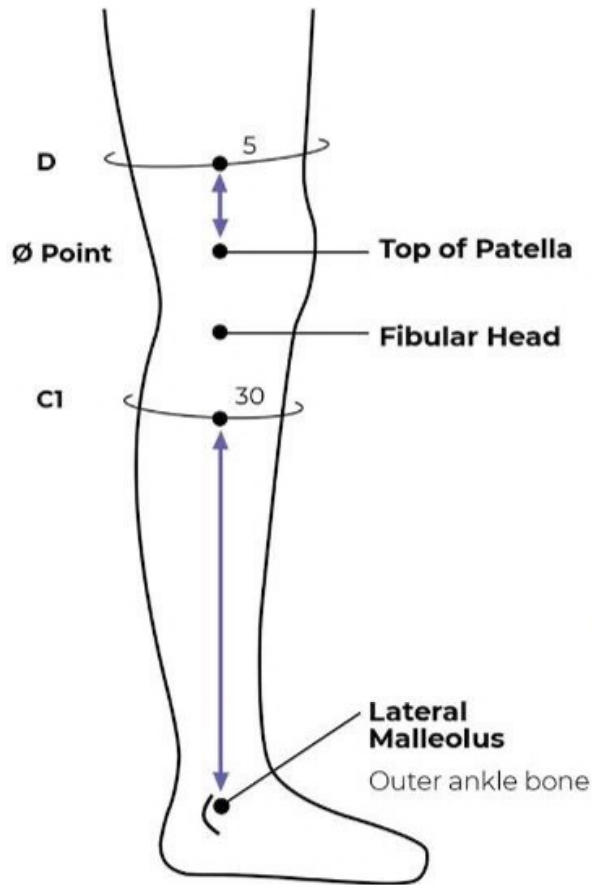

Circumference
Left Right

D _____

C1 _____

Compreknee Size Chart (C1-D)

| | Small | Medium | Large / X Large |
|----|-------|--------|-----------------|
| D | 38-48 | 46-56 | 53-73 |
| C1 | 29-39 | 34-44 | 39-65 |

Compreflex Standard Knee Size Chart (C1-D)

| | Small | Medium | Large | X Large |
|--------------|---------|---------|---------|---------|
| D | 38-48 | 46-56 | 53-63 | 58-73 |
| C1 | 29-39 | 34-44 | 39-49 | 44-65 |
| Black | 1401-KP | 1402-KP | 1403-KP | 1404-KP |
| Beige | 1411-KP | 1412-KP | 1413-KP | 1414-KP |