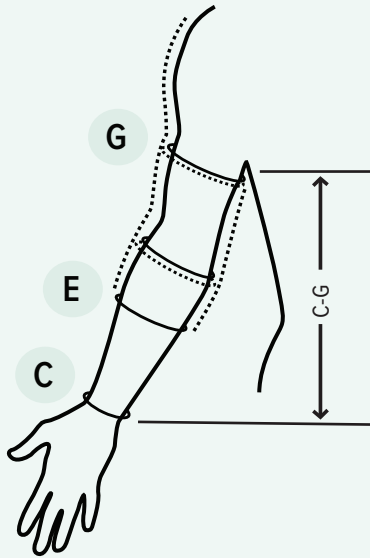

Size Chart For Compression Arm Wrap

6000CG

	XS	S	M	L	XL
G	27-36 cm 10 1/2"-14 1/4"	30-39 cm 11 3/4"-15 1/2"	33-44 cm 13"-17 1/4"	35-49 cm 13 3/4"-19 1/4"	40-56 cm 15 3/4"-22"
E	23-32 cm 9"-12 1/2"	24-34 cm 9 1/2"-13 1/2"	26-36 cm 10 1/4"-14 1/4"	29-42 cm 11 1/2"-16 1/2"	31-46 cm 12 1/4"-18 1/4"
C	16-19 cm 6 1/4"-7 1/2"	17-20 cm 6 3/4"-8"	18-22 cm 7"-8 3/4"	20-26 cm 8"-10 1/4"	21-29 cm 8 1/4"-11 1/2"

CG Regular < 17" / 43 cm
CG Long > 17" / 43 cm

PCSZ-01-58