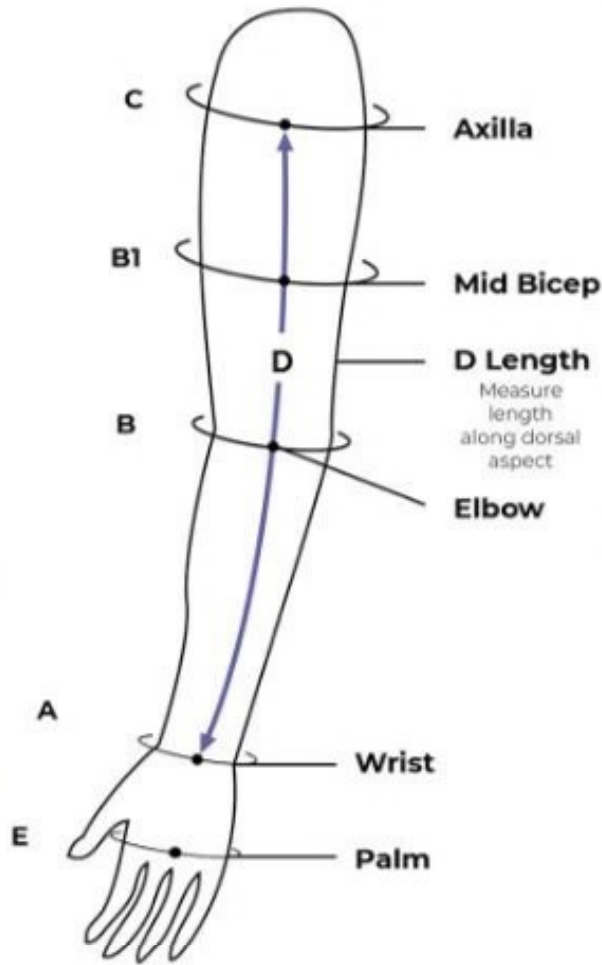

Circumference

Left Right

C _____

B1 _____

B _____

A _____

E _____

D Length

Short: 38–42.9cm

Regular: 43–47.9cm

Long: 48–53cm

Measure length along dorsal aspect

D _____

Compreflex Standard Arm Size Chart (A–C)

	Small	Medium	Large	X Large
C	23–32cm	28–37cm	33–43cm	39–49cm
B1	22–30cm	26–34cm	30–39cm	35–44cm
B	20–27cm	24–31cm	28–35cm	32–39cm
A	14–19cm	15–20cm	16–21cm	18–23cm

Dorsal Pocket Glove Size Chart (A– E) (Available in Black Only)

	Small	Medium	Large	X Large
E	15–19cm	19–22cm	22–26cm	26–29cm
A	14–20cm	16–22cm	18–24cm	20–26cm

Black

Right	1201-DGR-R	1202-DGR-R	1203-DGR-R	1204-DGR-R
Left	1201-DGR-L	1202-DGR-L	1203-DGR-L	1204-DGR-L