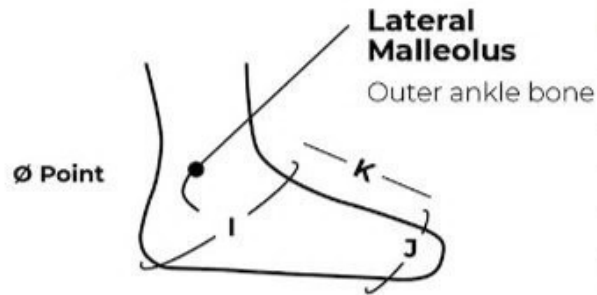

Circumference

Left Right

I _____

J _____

Length

K _____

K: Measure medial length from heel to 1st metatarsal head

Measuring Instructions

Foot Size:

- I:** Measure circumference of ankle bend and heel
- J:** Measure circumference across metatarsal heads
- K:** Measure length from heel to 1st metatarsal head

Compreboot Lite Foot Size Chart (I-K) (Available in Black Only)

	Small / Medium / Large		X Large / XX Large	
	Regular	Long	Regular	Long
I	28-36cm	28-36cm	≤44cm	≤44cm
J	22-26cm	22-26cm	≤33cm	≤33cm
K	14-18cm	19-23cm	20-22cm	25-27cm
Black	1803-BLR	1803-BLL	1805-BLR	1805-BLL