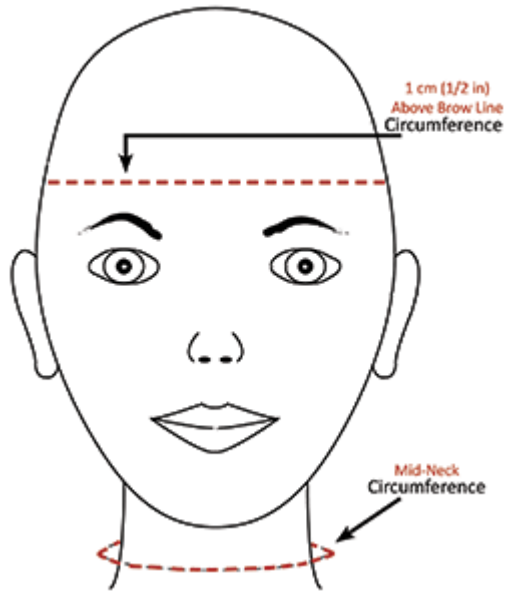

Sizing Chart: JoViPak Head & Neck

Sizing Chart

How To Measure

Head Circumference Neck Circumference

Small	21" - 22" (53.3 - 55.9 cm)	11" - 13" (28 - 33 cm)
Medium	22" - 23" (55.9 - 58.4 cm)	13" - 15" (33 - 38.1 cm)
Large	23" - 24" (58.4 - 61 cm)	15" - 17" (38.1 - 43.2 cm)
X-Large	24" - 25" (61 - 63.5 cm)	17" - 19" (43.2 - 48.3 cm)
2X-Large	25" - 26" (63.5 - 66 cm)	19" - 20 1/2" (48.3 - 52.1 cm)

Print Sizing Chart

Close