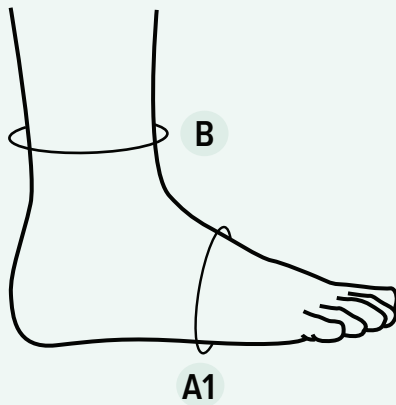

Size Chart For Juzo Compression Foot Wrap

6000 AB

(A1) Arch

(B) Ankle

	S	M	L	XL
(A1) Arch	19-24 cm 7 1/2" - 9 1/2"	24-29 cm 9 1/2"-11 1/2"	29-34 cm 11 1/2"-13 1/4"	34-40 cm 13 1/4"-15 3/4"
(B) Ankle	15-23 cm 6" - 9"	20-28 cm 7 3/4" - 11"	25-33 cm 9 3/4"-13"	30-40 cm 11 3/4" - 15 3/4 "
Reg	16 cm / 6 1/4"	18 cm / 7 1/4"	19.5 cm / 7 3/4"	19.5 cm / 7 3/4
Long	19 cm / 7 1/2"	21 / 8 1/4"	22.5 cm / 9"	23 cm / 9 1/4"

Lengths are approximate

PCSZ-01-52a