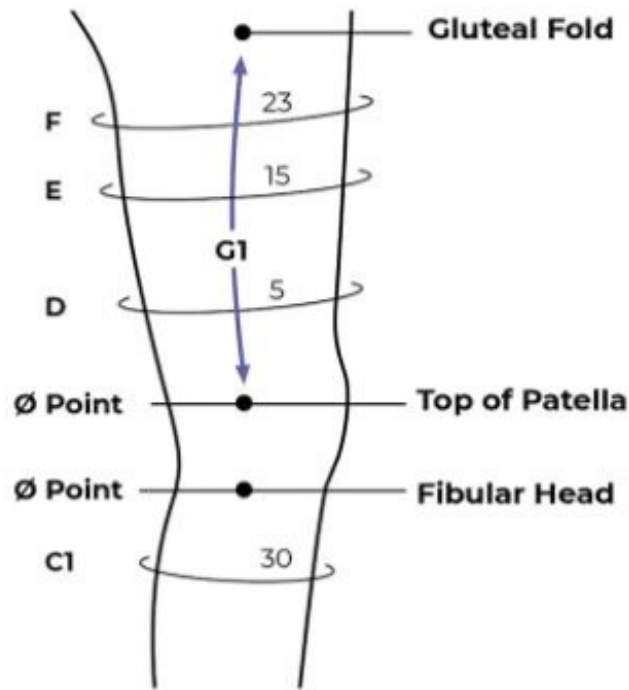

### Circumference

Left    Right

F \_\_\_\_\_

E \_\_\_\_\_

D \_\_\_\_\_

C1 \_\_\_\_\_

### Compreflex Reduce Thigh Size Chart

	Range 1	Range 3
F	<80cm	<125cm
D	<65cm	<110cm

		Black	
Left	Regular	2401-TCR-L	2403-TCR-L
	Tall	2401-TCT-L	2403-TCT-L
Right	Regular	2401-TCR-R	2403-TCR-R
	Tall	2401-TCT-R	2403-TCT-R

		Beige	
Left	Regular	2411-TCR-L	2413-TCR-L
	Tall	2411-TCT-L	2413-TCT-L
Right	Regular	2411-TCR-R	2413-TCR-R
	Tall	2411-TCT-R	2413-TCT-R

**G1 Length**  
 Regular: 20-24.9cm  
 Tall: 25-30cm

*Top of patella to  
 gluteal fold*

### Compreflex Reduce Knee Size Chart

	Range 1	Range 3
D	<75cm	<115cm
C1	<65cm	<90cm
<b>Black</b>	2401-KP	2403-KP
<b>Beige</b>	2411-KP	2413-KP