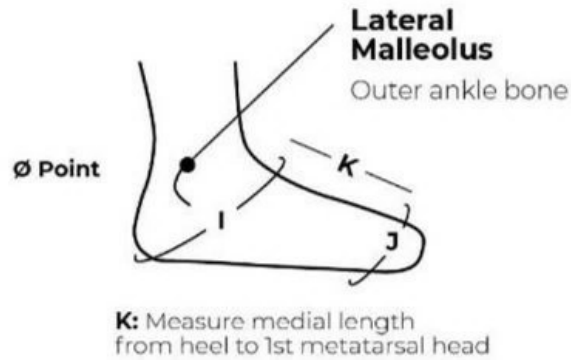

Circumference

Left Right

I _____

J _____

Length

K _____

Measuring Instructions

Foot Size:

- I:** Measure circumference of ankle bend and heel
- J:** Measure circumference across metatarsal heads
- K:** Measure length from heel to 1st metatarsal head

Coolflex Standard Foot Size Chart (I-K) (Available in Black Only)

	Small	Medium / Large	X Large / XX Large
I	28–39cm	30–33cm	34–49cm
J	22–26cm	25–30cm	28–33cm
K Regular	14–18cm	18–20cm	20–22cm
K Long	19–21cm	21–23cm	23–25cm
Black			
K Regular	2101-BTR	2103-BTR	2105-BTR
K Long	2101-BTL	2103-BTL	2105-BTL