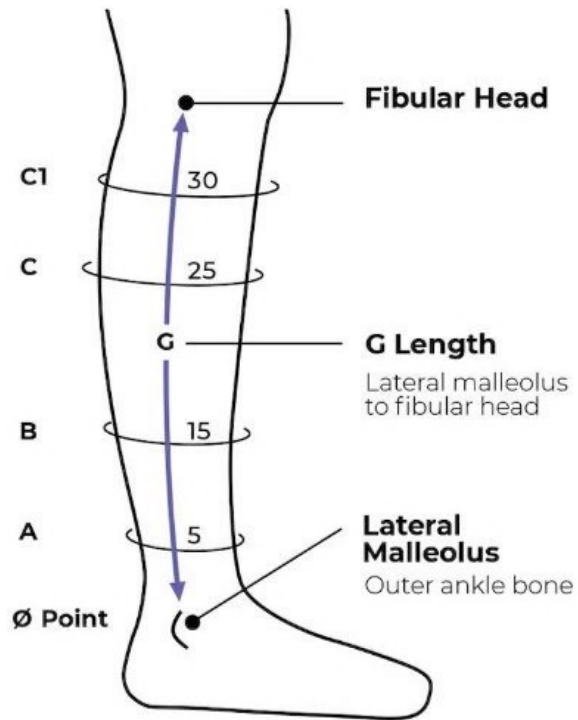

Circumference

Left Right

C1 _____

C _____

B _____

A _____

G Length

Regular: 30–35.9cm
Tall: 36–42cm

G _____

Coolflex Standard Calf Size Chart (A–C1)

(Available in Black Only)

	Small	Small Max	Medium / Large	Medium / Large Max	X Large / XX Large
C1	28–39cm	35–50cm	34–50cm	45–64cm	45–64cm
C	28–39cm	35–50cm	34–50cm	45–64cm	45–64cm
B	23–33cm	27–38cm	29–43cm	35–49cm	37–54cm
A	16–26cm	16–26cm	23–33cm	23–33cm	30–42cm

Black

		Black				
		Left	Regular	2101-NF-BKR-L	2101-NF-BMR-L	2103-NF-BKR-L
	Tall	2101-NF-BKT-L	2101-NF-BMT-L	2103-NF-BKT-L	2103-NF-BMT-L	2105-NF-BKT-L
Right	Regular	2101-NF-BKR-R	2101-NF-BMR-R	2103-NF-BKR-R	2103-NF-BMR-R	2105-NF-BKR-R
	Tall	2101-NF-BKT-R	2101-NF-BMT-R	2103-NF-BKT-R	2103-NF-BMT-R	2105-NF-BKT-R