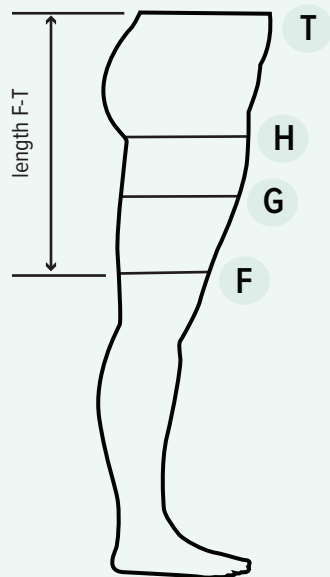

Size Charts For Compression Lower Extremity

Compression Biker Shorts

3500

	I	II	III	IV	V
cT	65-75 cm 25 1/2" - 29 1/2"	75-85 cm 29 1/2" - 33 1/2"	85-95 cm 33 1/2" - 37 1/2"	95-105 cm 37 1/2" - 41 1/4"	105-115 cm 41 1/4" - 45 1/4"
cH	85-95 cm 33 1/2" - 37 1/2"	95-105 cm 37 1/2" - 41 1/4"	105-115 cm 41 1/4" - 45 1/4"	115-125 cm 45 1/4" - 49 1/4"	125-135 cm 49 1/4" - 53"
cG	43-53 cm 17" - 21"	47-62 cm 18 1/2" - 24 1/2"	49-66 cm 19 1/4" - 26 1/4"	55-73 cm 21 3/4" - 28 3/4"	58-77 cm 23 1/2" - 30 1/4"
cF	43-53 cm 17" - 21"	47-59 cm 18 1/2" - 23 1/4"	49-63 cm 19 1/4" - 24 3/4"	55-70 cm 21 3/4" - 27 1/2"	59-74 cm 23 1/4" - 29"

length FT
F-T regular - 15 - 16 1/2" / 38 - 42 cm

PCSZ-01-48