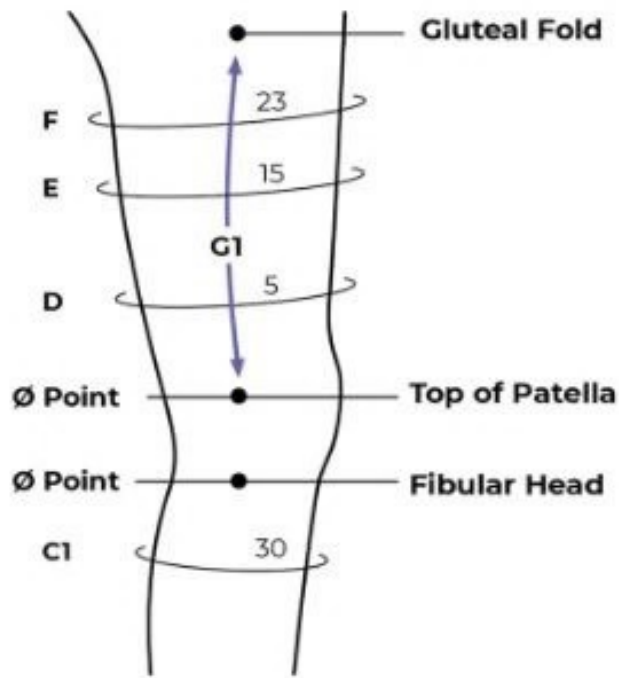

Circumference
Left Right

F _____

E _____

D _____

C1 _____

G1 Length

Regular: 20–24.9cm

Tall: 25–30cm

G1 _____

Compreflex Standard Thigh Size Chart (D-F)

	Small	Medium	Large	X Large
F	48–58cm	56–66cm	64–74cm	74–84cm
E	43–53cm	51–61cm	58–68cm	68–78cm
D	38–48cm	46–56cm	53–63cm	63–73cm

Black

	Black			
	Regular	Medium	Large	X Large
Left	1401-TCR-L	1402-TCR-L	1403-TCR-L	1404-TCR-L
Tall	1401-TCT-L	1402-TCT-L	1403-TCT-L	1404-TCT-L
Right	1401-TCR-R	1402-TCR-R	1403-TCR-R	1404-TCR-R
Tall	1401-TCT-R	1402-TCT-R	1403-TCT-R	1404-TCT-R

Beige

	Beige			
	Regular	Medium	Large	X Large
Left	1411-TCR-L	1412-TCR-L	1413-TCR-L	1414-TCR-L
Tall	1411-TCT-L	1412-TCT-L	1413-TCT-L	1414-TCT-L
Right	1411-TCR-R	1412-TCR-R	1413-TCR-R	1414-TCR-R
Tall	1411-TCT-R	1412-TCT-R	1413-TCT-R	1414-TCT-R