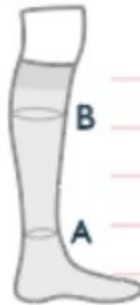

Size/Measuring Chart

SOCKS:

SIZING
IN INCHES

S

M

L

XL

A (ANKLE)

7 - 8.5

8.5 - 10

10 - 11.5

11.5 - 13

B (CALF)

11 - 15

12 - 17

13 - 18

7.5-9.5

10-12

12.5

For most accurate sizing, use leg circumferences.