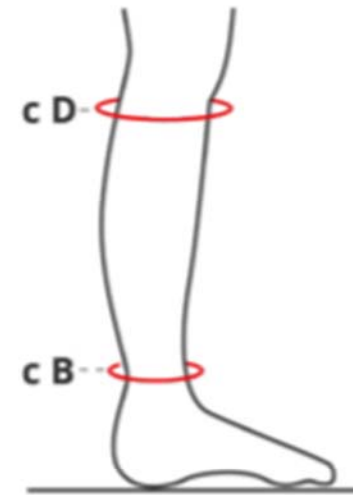

# Active Massage Socks

CIRCUMFERENCE (cm)

	S	M	L	XL	XXL
c D	29-34	32-37	38-43	41-46	44-49
c B	19-21	20-22	23-25	25-28	29-32

SHOE SIZE

	S	M	L	XL	XXL
Women	5-7	7½-9	9½-11½	12-13½	14-15½
Men	3½-5½	6-7½	8-9½	10-12	12½-14½

## Garment Circumference Measurements:

Knee-High	c D	c B
Mid-Calf	c B	
Ankle	c B	