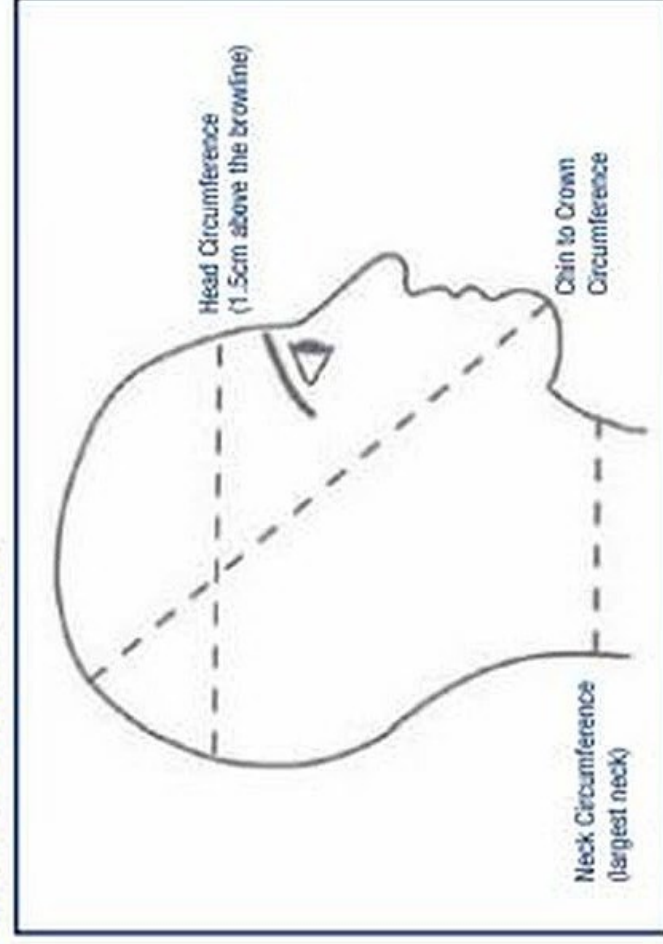

Landmark Chart

Size Chart - All measurements are in centimeters (cm)

Size	Head Circumference	Neck Circumference	Chin to Crown Circumference
Small	53.3 - 55.9	28 - 33	60 - 63.5
Medium	55.9 - 58.4	33 - 38.1	63.5 - 67.5
Large	58.4 - 61	38.1 - 43.2	67.5 - 71
XLarge	61 - 63.5	43.2 - 48.3	71 - 75
2XLarge (available for Chin Straps only)	63.5 - 66	48.3 - 52.1	75 - 78.5