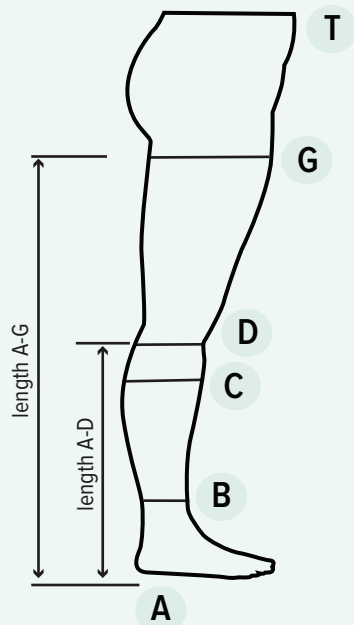

Size Charts For Compression Lower Extremity

Juzo 15-20 Compression Leggings

2000 BT

	I	II	III	IV	V
G	41-60 cm 16 1/4" - 23 1/2"	50-68 cm 19 1/2" - 26 3/4"	54-75 cm 21 1/4" - 29 1/2"	57-79 cm 22 1/2" - 31"	62-85 cm 24 1/2" - 33 1/2"
C	29-38 cm 11 1/2" - 15"	34-43 cm 13 1/4" - 17"	37-49 cm 14 1/2" - 19 1/4"	41-53 cm 16 1/4" - 21"	46-58 cm 18" - 23"
B	18-21 cm 7" - 8 1/4"	21-24 cm 8 1/4" - 9 1/2"	24-27 cm 9 1/2" - 10 3/4"	27-31 cm 10 3/4" - 12 1/4"	31-35 cm 12 1/4" - 13 3/4"

BT Regular - AG len 28 1/4" - 32 3/4" / 72-83 cm

PCSZ-01-02i