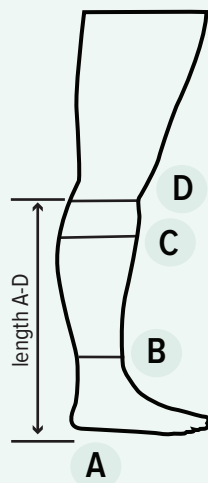

Size Chart For Juzo Compression Calf Wrap

6000 BD

	S	M	L	XL	2XL	3XL
Max Calf	35-41 cm 13 3/4" - 16 1/2"	40-46 cm 15 3/4" - 18"	44-51 cm 17 1/4" - 20"	48-55 cm 19" - 21 3/4"	53-60 cm 20 3/4" - 23 1/2"	60-70 cm 23 1/2" - 27 1/2"
Calf	29-35 cm 11 1/2" - 13 3/4"	34-40 cm 13 1/4" - 15 3/4"	37-44 cm 14 1/2" - 17 1/4"	41-48 cm 16 1/4" - 19"	46-53 cm 18" - 20 3/4"	50-60 cm 19 3/4" - 23 1/2"
Ankle	18-21 cm 7" - 8 1/4"	21-24 cm 8 1/4" - 9 1/2"	24-27 cm 9 1/2" - 10 3/4"	27-31 cm 10 3/4" - 12 1/4"	31-35 cm 12 1/4" - 13 3/4"	36-47 cm 14" - 18 1/2"

AD Regular < 40 cm / 15 3/4"

AD Long > 40 cm / 15 3/4"

PCSZ-01-51a