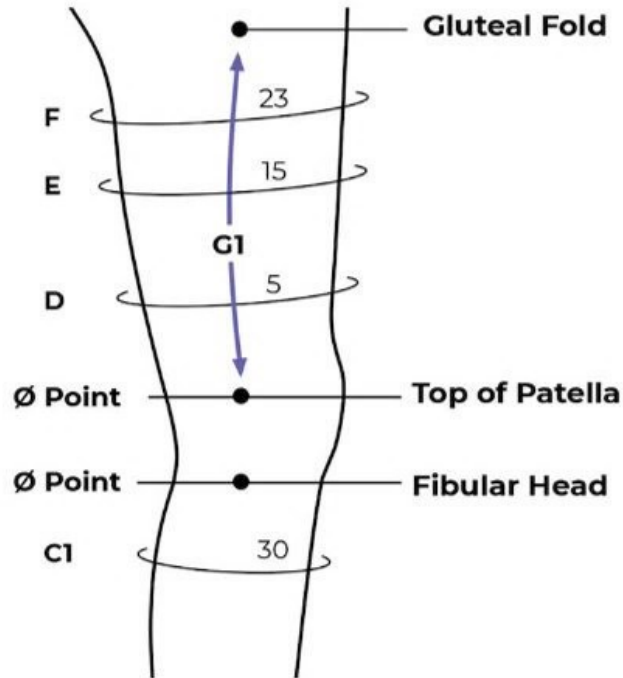

Circumference

Left Right

F _____

E _____

D _____

C1 _____

G1 Length

Regular: 20–24.9cm

Tall: 25–30cm

*Top of patella to
gluteal fold*

G1 _____

Compreflex Reduce Knee Size Chart

	Range 1	Range 3
D	<75cm	<115cm
C1	<65cm	<90cm
Black	2401-KP	2403-KP
Beige	2411-KP	2413-KP