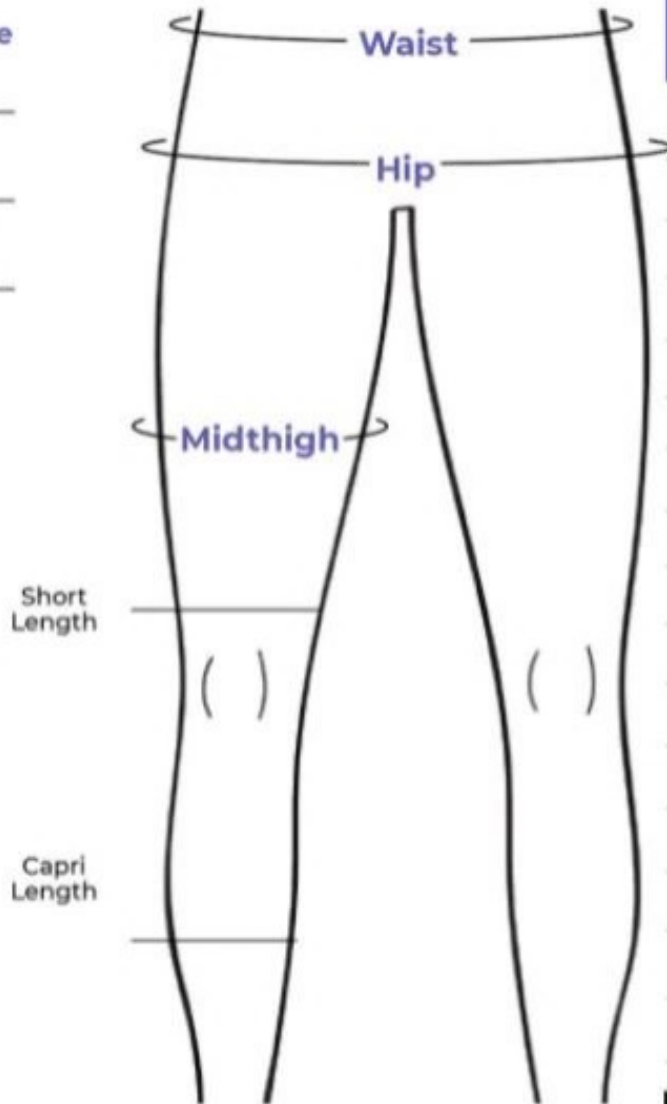

Compresshort®

Circumference

Waist _____

Hip _____

Midhigh _____

Compresshort Sizing Chart (Waist, Hip, Midhigh) (Available in Black Only)

	Waist	Hip	Midhigh	Product SKU (Short)	Product SKU (Capri)
Small	69-76cm	84-91cm	41-46cm	1301-CS	1301-CP
Small Max	76-86cm	91-102cm	41-46cm	1301-CM	1301-CPM
Medium	76-86cm	91-102cm	46-53cm	1302-CS	1302-CP
Medium Max	86-97cm	102-112cm	46-53cm	1302-CM	1302-CPM
Large	86-97cm	102-112cm	53-61cm	1303-CS	1303-CP
Large Max	97-112cm	112-127cm	53-61cm	1303-CM	1303-CPM
X Large	97-112cm	112-127cm	61-71cm	1304-CS	1304-CP
X Large Max	112-132cm	127-147cm	61-71cm	1304-CM	1304-CPM
2X Large	112-132cm	127-147cm	71-81cm	1305-CS	1305-CP
2X Large Max	132-152cm	147-168cm	71-81cm	1305-CM	1305-CPM
3X Large	132-152cm	147-168cm	81-91cm	1306-CS	1306-CP
3X Large Max	152-172cm	168-188cm	81-91cm	1306-CM	1306-CPM
4X Large	152-172cm	168-188cm	91-101cm	1307-CS	1307-CP
4X Large Max	172-193cm	188-208cm	91-101cm	1307-CM	1307-CPM
5X Large	172-193cm	188-208cm	101-112cm	1308-CS	1308-CP

Note: Custom sizes available.